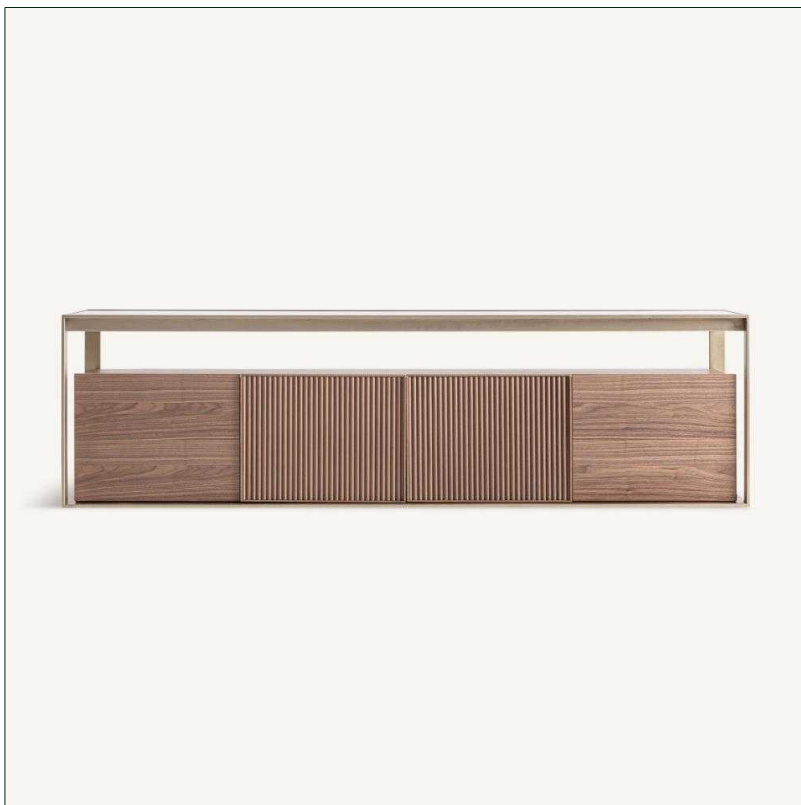

VICAL

Ref. 37112 AISBY TV STAND

COMPOSITION

Ash wood in light brown, combined with brown crystal with a tempered finish and champagne stainless steel

DIMENSIONS

Measurements (length x width x height):
200 x 45 x 58,5 cm.

Weight:
77,6 kg.

Interior space:
(4) 46X37X32 cm.

Board thickness:
0,5 cm.

Type of legs:
Fija

Detachable parts:
glass

Supported Weight:
25 kg.

Included:
Glass.

product.