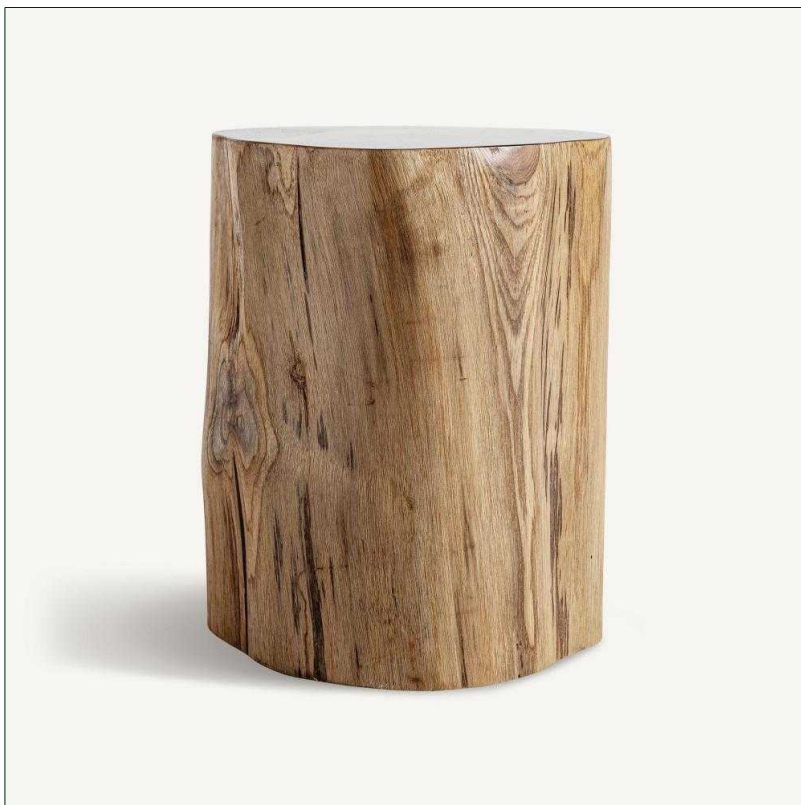

# VICAL

Ref. 35657 BOUIRA SIDE TABLE

## COMPOSITION

Suar wood in brown with a natural finish

## DIMENSIONS

Measurements (length x width x height):  
35 x 33 x 40 cm.

Weight:  
26,2 kg.

Supported Weight:  
60 kg.

Packaging	Type	Units/Box	Content	Volume	Length	Wide	High	Weigth (Kg)
	WRAPPED	1	PRODUCT	0.0551	36	34	45	27,1