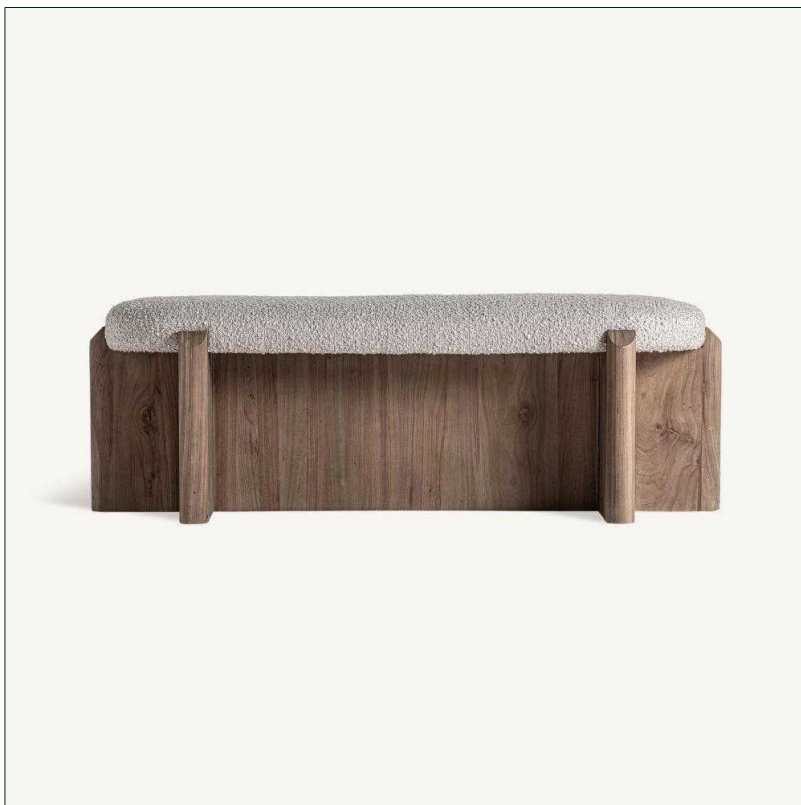

# VICAL

Ref. 35777 JACQUARD BED FOOT STOOL

## COMPOSITION

Elm wood in brown, combined with beige polyester

## DIMENSIONS

Measurements (length x width x height):  
138 x 48 x 47 cm.

Weight:  
37,5 kg.

Legs dimensions:  
6X21X35 cm.

Seat size:  
131x41X10 cm.

Height floor to seat:  
47 cm.

Supported Weight:  
260 kg.