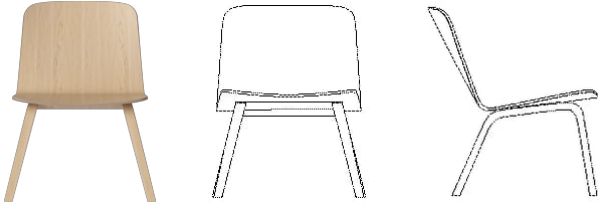

02-092-25

Palm Veneer Lounge Chair

Specifications

Country of origin	Assembly	Material	Producer	Depth	Width
Latvia	Delivered assembled	White pigmented oiled oak, Veneer	Kvist Industries	66.20 cm	58 cm
Height	Seat depth	Seat height	Max weight capacity	Wood due diligence	Total Net Weight
73 cm	45.50 cm	38.40 cm	110 kg	Shell, 1, Website, Veneer, Oak, Quercus robur, Croatia / Shell, 1, Website, Plywood, Beech, Fagus sylvatica, Slovakia / Shell, 1, Website, Veneer, Walnut, Juglans regia, The United States of America / Frame, 1, Website, Veneer, Oak, Quercus robur, Croatia / Frame, 1, Website, Plywood, Beech, Fagus sylvatica, Slovakia / Frame, 1, Website, Veneer, Walnut, Juglans regia, The United States of America	8.78 kg

EAN	The parcel's measurements
1324772	The parcel's measurements 1: 0.41 m³, 11.38 kg (D 76.0 cm, W 69.0 cm, H 77.5 cm))

Test and certifications

FSC™ C165134 (Forest Stewardship Council) is an international organisation that advocates for responsible management of the world's forests. FSC-labelled products contain wood materials from forests that meet strict environmental, social and economic standards, helping to protect biodiversity, ecosystems and local communities.

EN 16139 - L1: General use. Furniture - Strength, durability and safety - Requirements for non-domestic seating. EN 1022 - Domestic furniture - Seating - Determination of stability.

ANSI/BIFMA X5.4 Lounge and Public Seating

The mark of responsible forestry