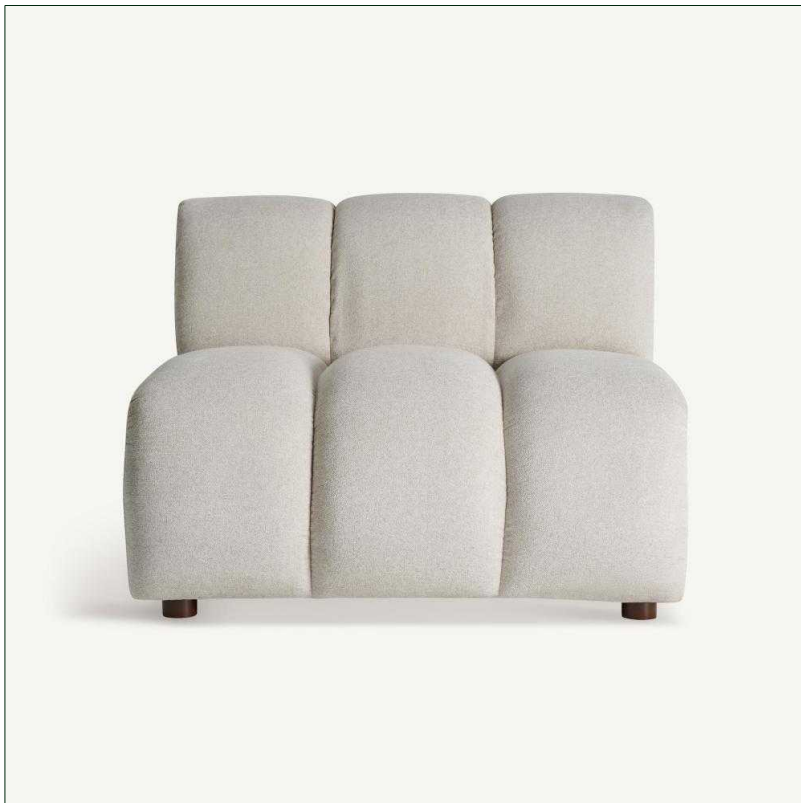

VICAL

Ref. 37254 DORTAN CENTRAL SOFA MODULE

COMPOSITION

Polyester in grey, combined with foam and wood

DIMENSIONS

Measurements (length x width x height):
95 x 105 x 71 cm.

Weight:
24,3 kg.

Legs dimensions:
6X6X5 cm.

Seat size:
95X67X40 cm.

Height floor to seat:
45 cm.

Backrest size:
95X33X33 cm.

Supported Weight:
120 kg.

Number of seats:
1

Detachable parts:
legs

Included:
wall system.

product.