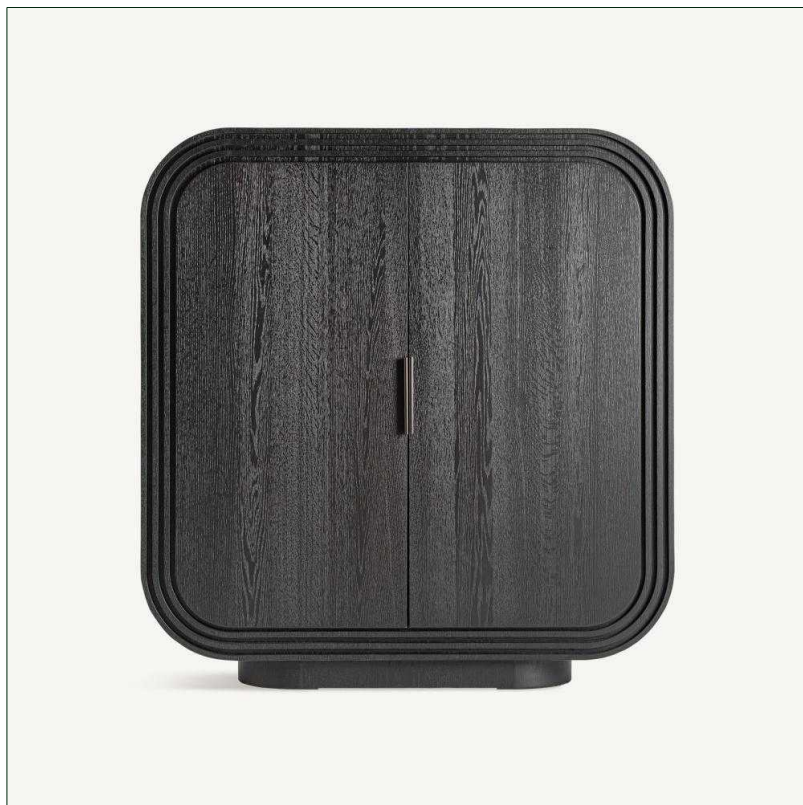

VICAL

Ref. 36853 RIZE WARDROBE

COMPOSITION

Oak wood in black

DIMENSIONS

Measurements (length x width x height):
140 x 45 x 148 cm.

Weight:
99,0 kg.

Number of doors:
2

Interior space:
110x40x122 cm.

Number of shelves:
4

Type of shelves:
fixed

Height between shelves:
39 cm.

Max. Weight per shelf:
5 kg.

Legs dimensions:
91x37x8.5 cm.

Edge table to leg:
25 cm.

Board thickness:
1.5 cm.