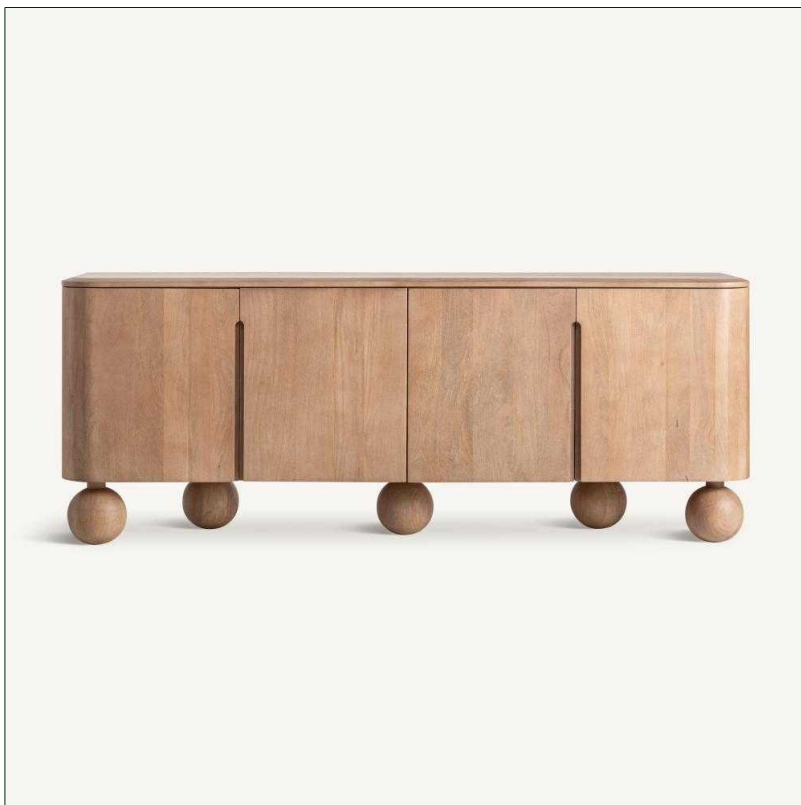

## Ref. 37081 BOCKSBURG SIDEBOARD

### COMPOSITION

Mango wood in light brown

### DIMENSIONS

Measurements (length x width x height):  
210 x 45 x 81 cm.

Weight:  
106,0 kg.

Number of doors:  
4

Interior space:  
101X40X52 cm.

Number of shelves:  
4

Type of shelves:  
adjustable

Height between shelves:  
23 cm.