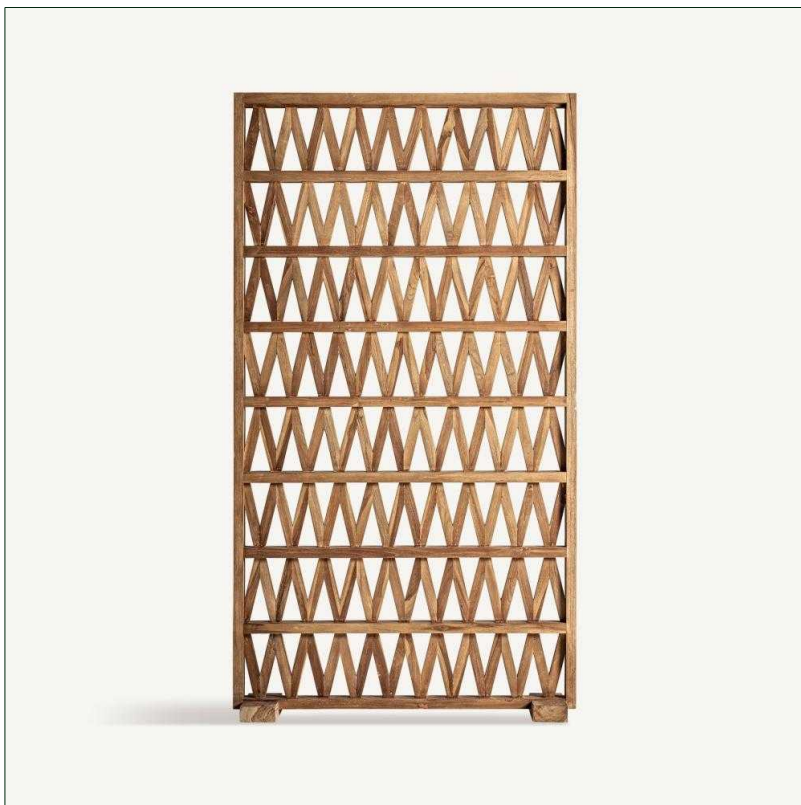

VICAL

Ref. 35671 VIRIAT ROOM DIVIDER

COMPOSITION

Teak wood in brown

Artisanal hand made. Differences in shades, tones or certain imperfections (knots, marks, cracks) are considered as a added value that makes this piece as unique.

DIMENSIONS

Measurements (length x width x height):
100 x 25 x 182 cm.

Weight:
30,6 kg.

Height between shelves:
25X10X5 cm.

Legs dimensions:
25X10X5 cm.

<u>Packaging</u>	Type	Units/Box	Content	Volume	Length	Wide	High	Weigth (Kg)
	CARTON	1		0.5803	1.04	30	1.86	34,2