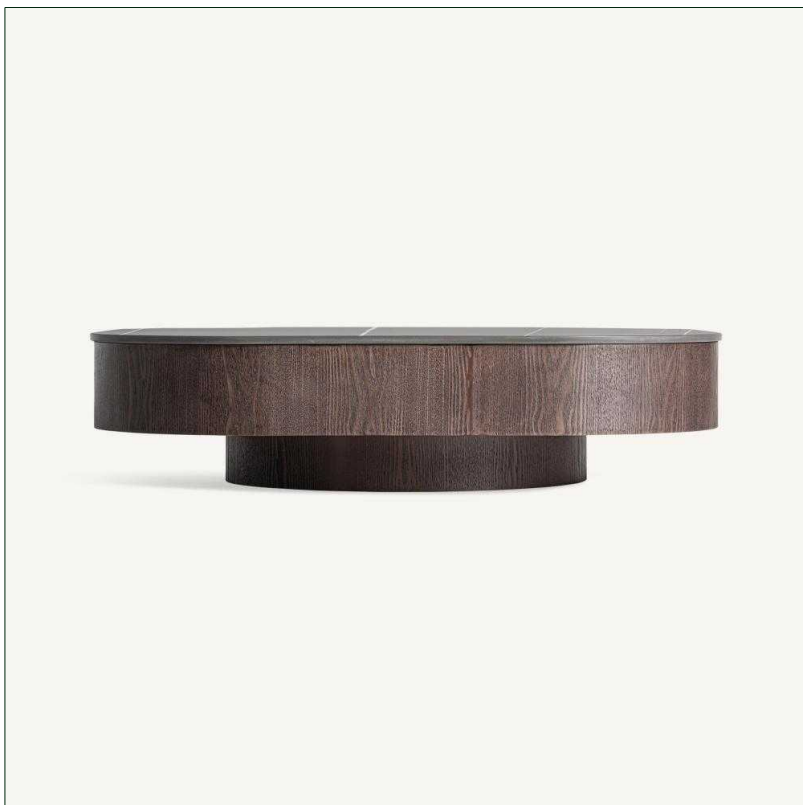

## Ref. 37688 NEUFS COFFEE TABLE

### COMPOSITION

Synthetic marble in black, combined with brown plywood and walnut veneer

### DIMENSIONS

Measurements (length x width x height):  
100 x 100 x 25 cm.

Weight:  
0,0 kg.