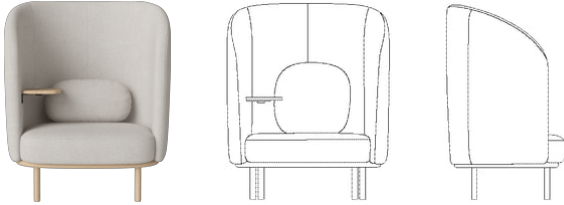

02-124-05

Fuuga Nesting Armchair w. Table - Left

Specifications

Country of origin	Assembly	Base	Cover	Producer	Depth
Poland	Legs to be mounted	White pigmented oiled oak. Solid	Memory, Grey white	FurnMaster Sp z o.o	85 cm
Width	Height	Seat depth	Seat height	Max weight capacity	Wood due diligence
108 cm	135 cm	55 cm	45 cm	120 kg	Base, 1, Website, Solid, Oak, Quercus robur, Poland / Frame, 1, Website, Solid, Oak, Quercus robur, Poland / Legs, 1, Website, Solid, Oak, Quercus robur, Poland
Total Net Weight	EAN	The parcel's measurements			
30 kg	3172409	The parcel's measurements 1: 1.39 m ³ , 30.0 kg (D 89.0 cm, W 112.0 cm, H 139.0 cm))			

Producer
FurnMaster Sp z o.o

Depth
85 cm

Width
108 cm

Height
135 cm

Seat depth
55 cm

Seat height
45 cm

Max weight capacity
120 kg

Wood due diligence

Seat depth
55 cm

Seat height
45 cm

Max weight capacity
120 kg

Wood due diligence

Base, 1, Website, Solid, Oak, Quercus robur, Poland / Frame, 1, Website, Solid, Walnut, Juglans nigra, Poland / Legs, 1, Website, Solid, Walnut, Juglans nigra, Poland