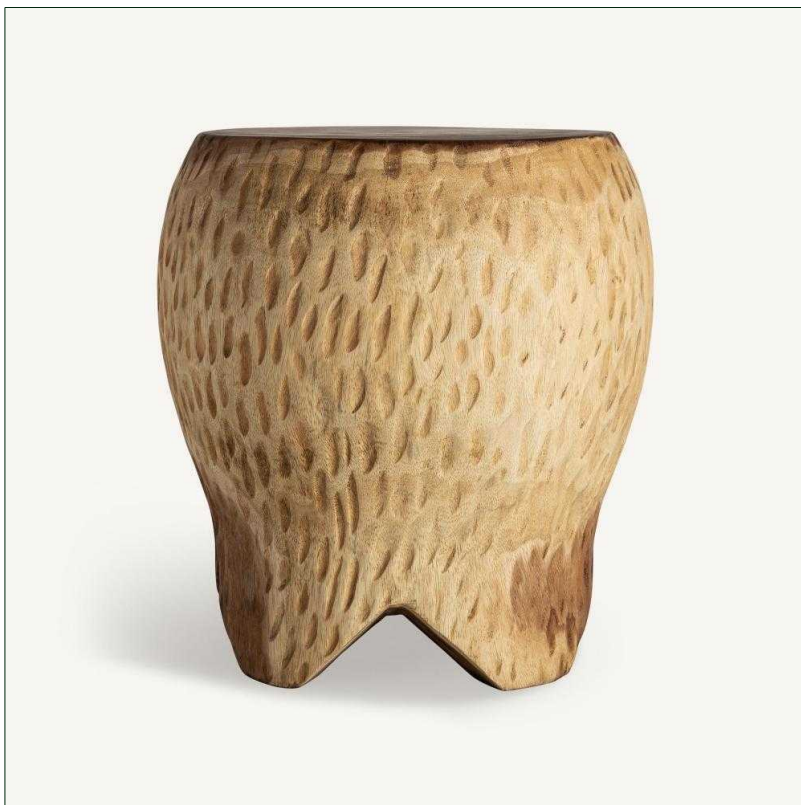

# VICAL

Ref. 35376 GAIRO COFFEE TABLE

## COMPOSITION

Suar wood in brown tones with a carved finish

## DIMENSIONS

Measurements (length x width x height):  
40 x 40 x 45 cm.

Weight:  
32,5 kg.

Legs dimensions:  
32.5x32.5 cm.

Space between legs:  
15 cm.