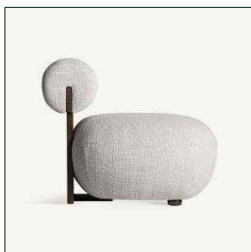

VICAL

Ref. 36079 TIELT ARMCHAIR

COMPOSITION

Ash wood in off white, combined with foam and polyester

DIMENSIONS

Measurements (length x width x height):
86 x 73 x 69 cm.

Weight:
17,6 kg.

Legs dimensions:
7X7X3 cm.

Seat size:
68x68 cm.

Height floor to seat:
44 cm.

Backrest size:
61X25X25 cm.

Supported Weight:
120 kg.

Number of seats:
1

Cleaning instructions:
Use a white cotton kitchen cloth. Clean gently with warm water and neutral liquid soap. To dry use a dry cloth.