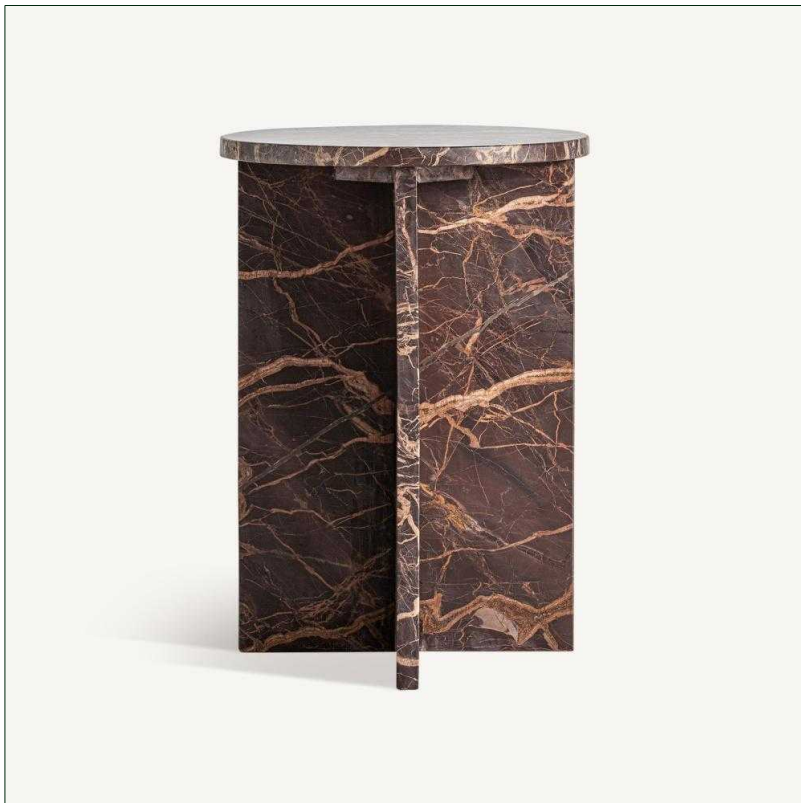

VICAL

Ref. 35980 RUSKEALA SIDE TABLE

COMPOSITION

Marble in dark shades

DIMENSIONS

Measurements (length x width x height):
36 x 36 x 51 cm.

Weight:
22,4 kg.

Legs dimensions:
2X15,5X49 cm.

Space between legs:
21 cm.

Board thickness:
1,5 cm.

Supported Weight:
30 kg.

Cleaning instructions:
Clean with a soft cloth dampened with warm water and a mild detergent. Dry completely. For stubborn dirt, use a soft-bristled brush to gently scrub the surface.