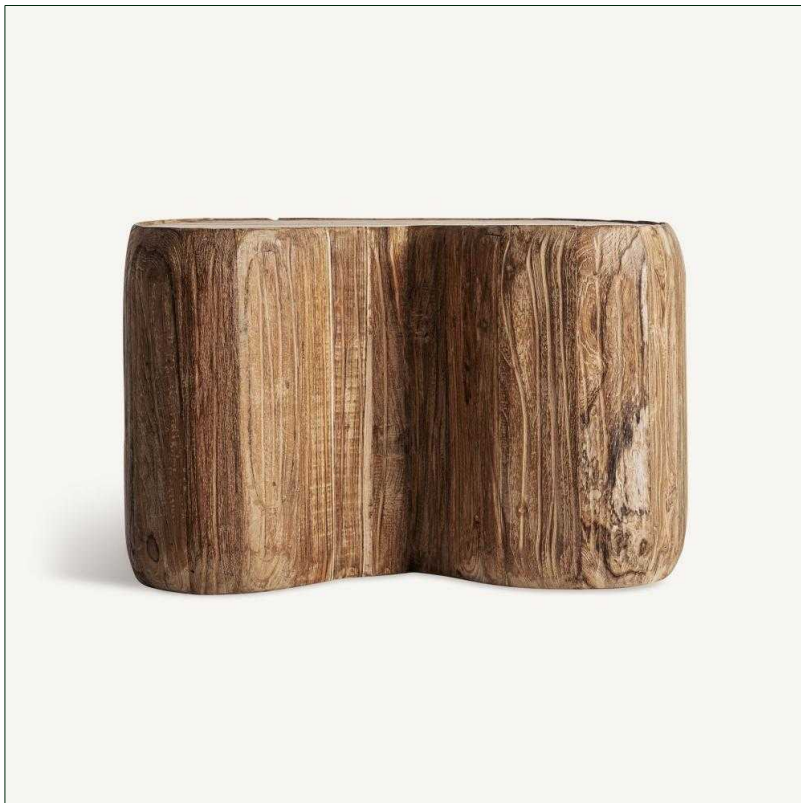

VICAL

Ref. 37669 ERLOY COFFEE TABLE

COMPOSITION

Railway wood in light brown with a distressed finish

DIMENSIONS

Measurements (length x width x height):
70 x 55 x 46 cm.

Weight:
27,2 kg.

Type of legs:
Fija

Supported Weight:
40 kg.

Packaging	Type	Units/Box	Content	Volume	Length	Wide	High	Weigth (Kg)
	WRAPPED	1	PRODUCT	0.2098	72	62	47	28,0