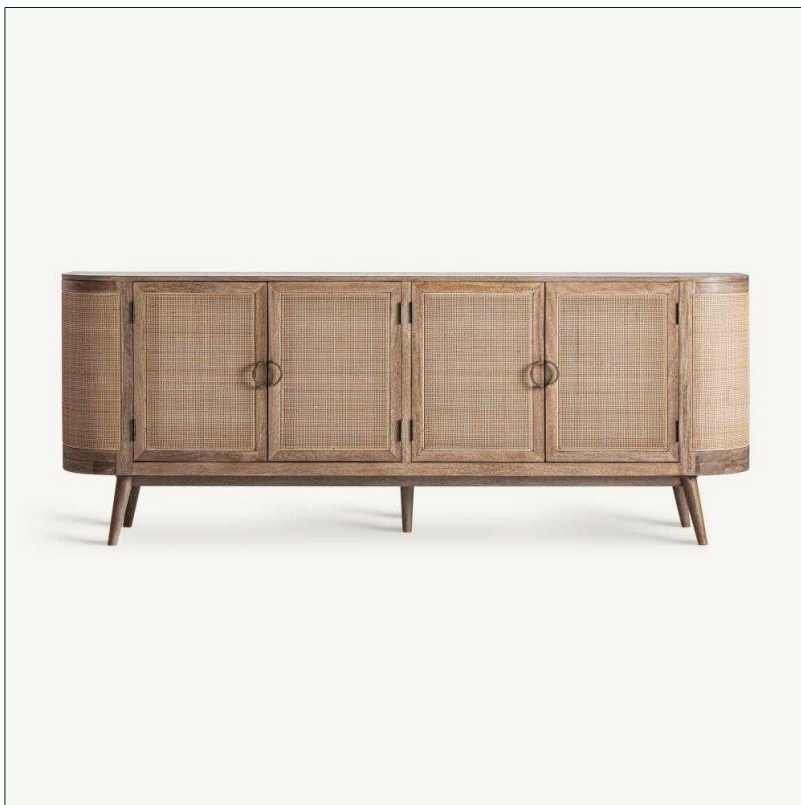

## Ref. 37100 BECKLEY SIDEBOARD

### COMPOSITION

Mango wood in brown, combined with light brown rattan and mdf wood

### DIMENSIONS

Measurements (length x width x height):  
220 x 41 x 85 cm.

Weight:  
54,5 kg.

Number of doors:  
4

Interior space:  
(2) 84x36,5x56 cm.

Number of shelves:  
2

Type of shelves:  
no fixed

Height between shelves:  
26 cm.