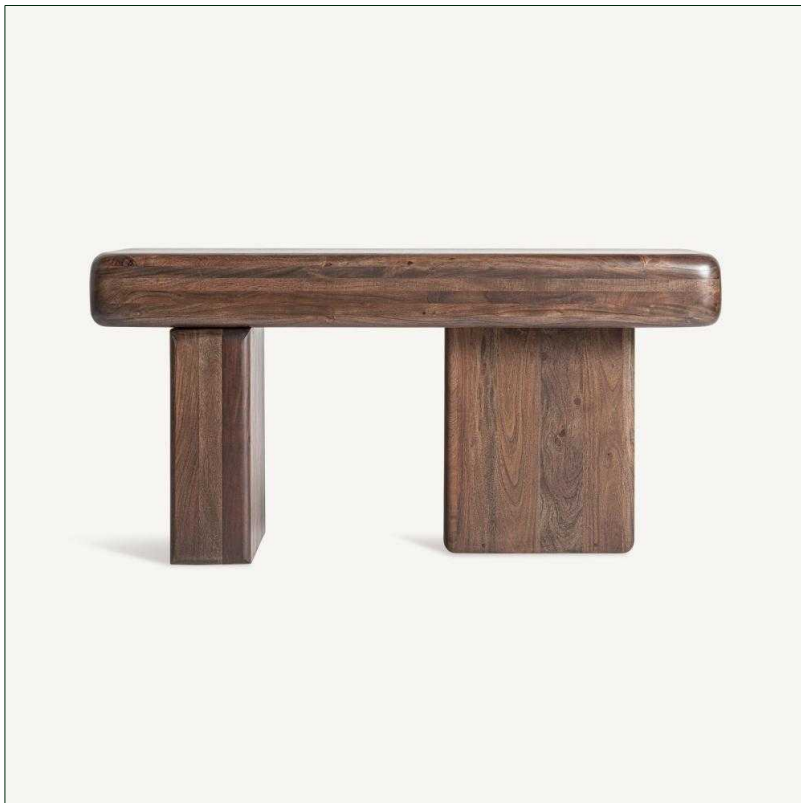

# VICAL

Ref. 35908 LOREUR CONSOLE TABLE

## COMPOSITION

Acacia wood in brown

## DIMENSIONS

Measurements (length x width x height):  
158 x 49 x 76 cm.

Weight:  
124,0 kg.

Legs dimensions:  
50x20x74 cm.

Space between legs:  
45 cm.

Edge table to leg:  
18 cm.

Board thickness:  
18,5 cm.