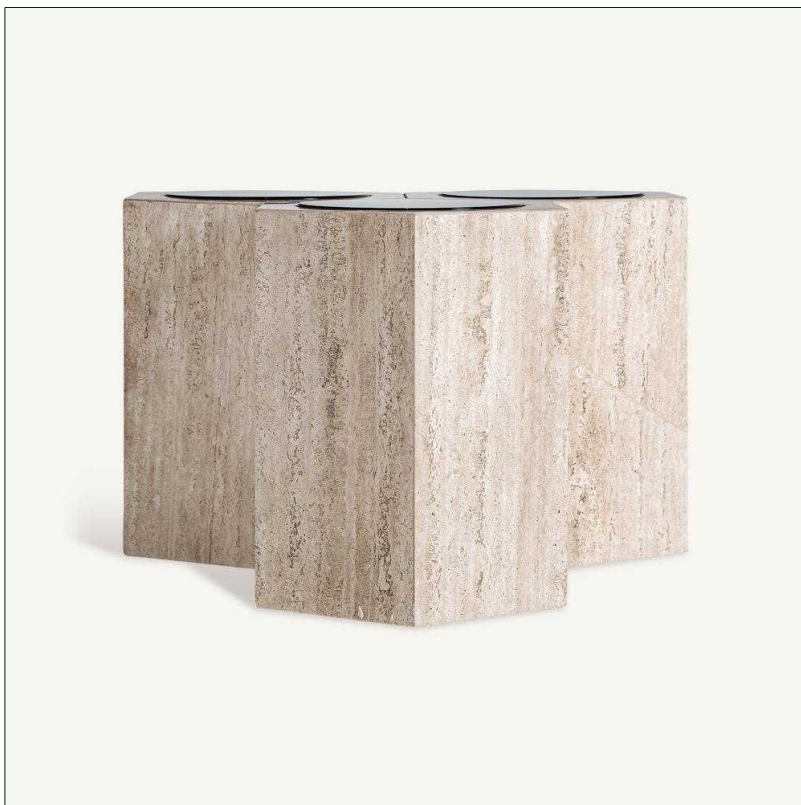

# VICAL

Ref. 36124 THIENNES COFFEE TABLE

## COMPOSITION

Travertine in light brown, combined with amber crystal

## DIMENSIONS

Measurements (length x width x height):  
60 x 61 x 38 cm.

Weight:  
35,6 kg.

Detachable parts:  
glass

Supported Weight:  
15 kg.

Included:  
Glass.