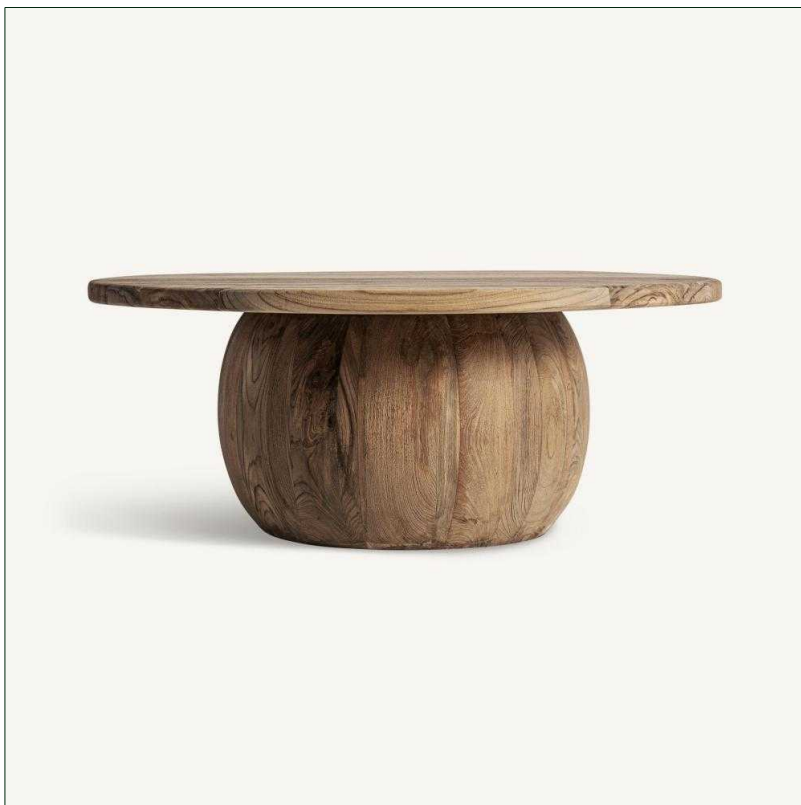

# VICAL

Ref. 37665 ERLOY COFFEE TABLE

## COMPOSITION

Railway wood in light brown with a distressed finish

## DIMENSIONS

Measurements (length x width x height):  
90 x 90 x 36 cm.

Weight:  
33,7 kg.

Legs dimensions:  
60X60X33 cm.

Edge table to leg:  
16 cm.

Board thickness:  
3 cm.

Type of legs:  
Fija

Supported Weight:  
15 kg.