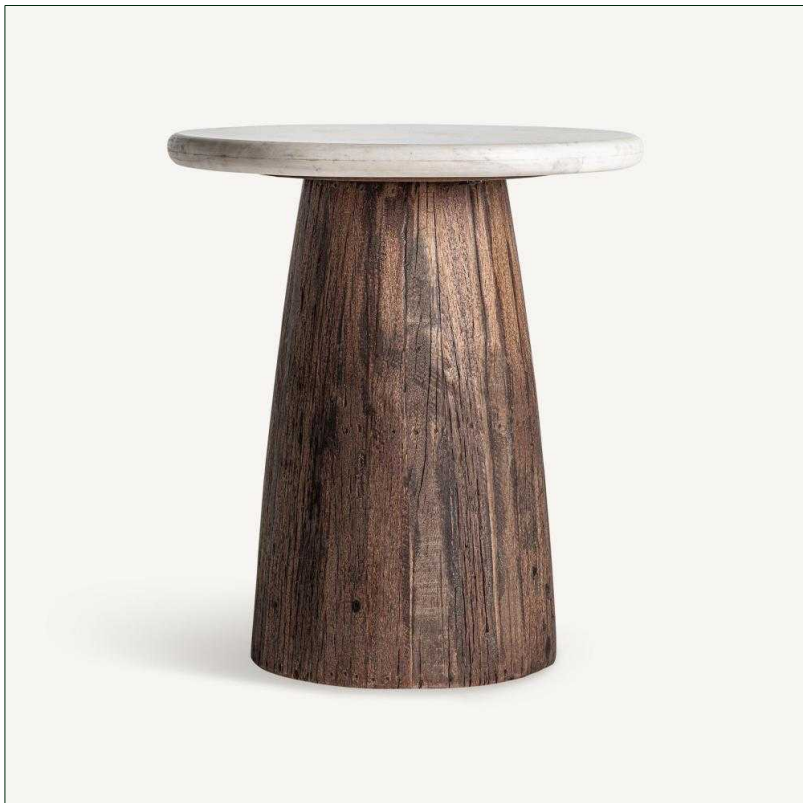

Ref. 36193 SKORUP SIDE TABLE

COMPOSITION

Reclaimed wood in brown with a distressed finish, combined with white marble

DIMENSIONS

Measurements (length x width x height):
45 x 45 x 50 cm.

Weight:
14,7 kg.

Legs dimensions:
29,5x29,5x47 cm.

Edge table to leg:
10 cm.

Board thickness:
3 cm.

Detachable parts:
legs

Supported Weight:
15 kg.

Included:
iron fittings.

Cleaning instructions:
Marble: Clean spills immediately. Avoid acidic products. Wood: Clean with synthetic cloth and soapy water (cold if painted). Dry with cotton. For varnished wood, add vinegar for shine.