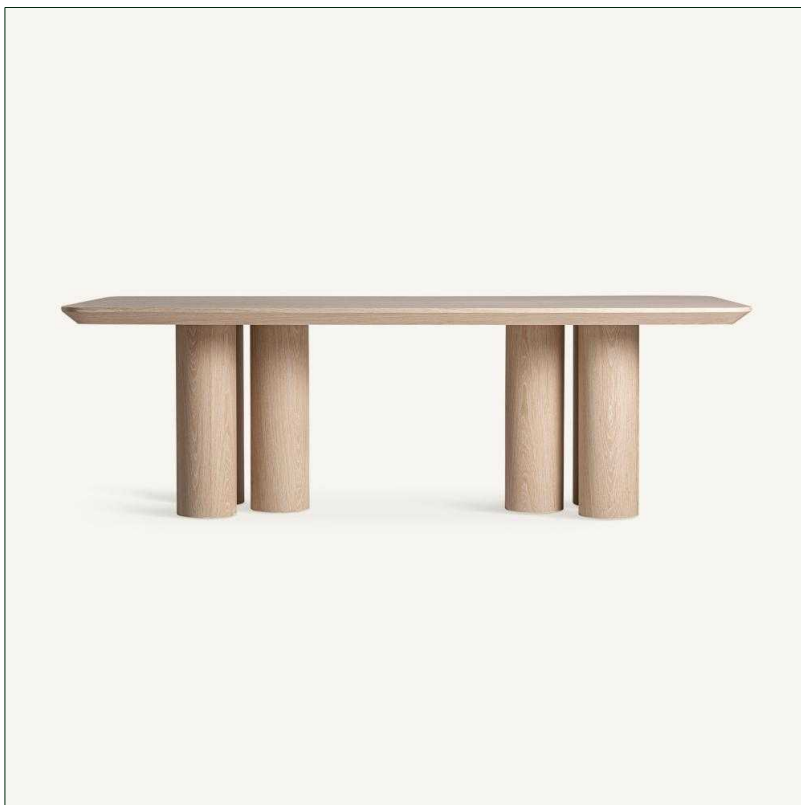

## Ref. 35251 PRAYSSAC DINING TABLE

### COMPOSITION

Oak veneer in beige, combined with plywood and mdf wood

### DIMENSIONS

Measurements (length x width x height):  
240 x 110 x 78 cm.

Weight:  
84,0 kg.

Legs dimensions:  
22x22x72 cm.

Space between legs:  
73 cm.

Edge table to leg:  
31 cm.

Board thickness:  
6 cm.